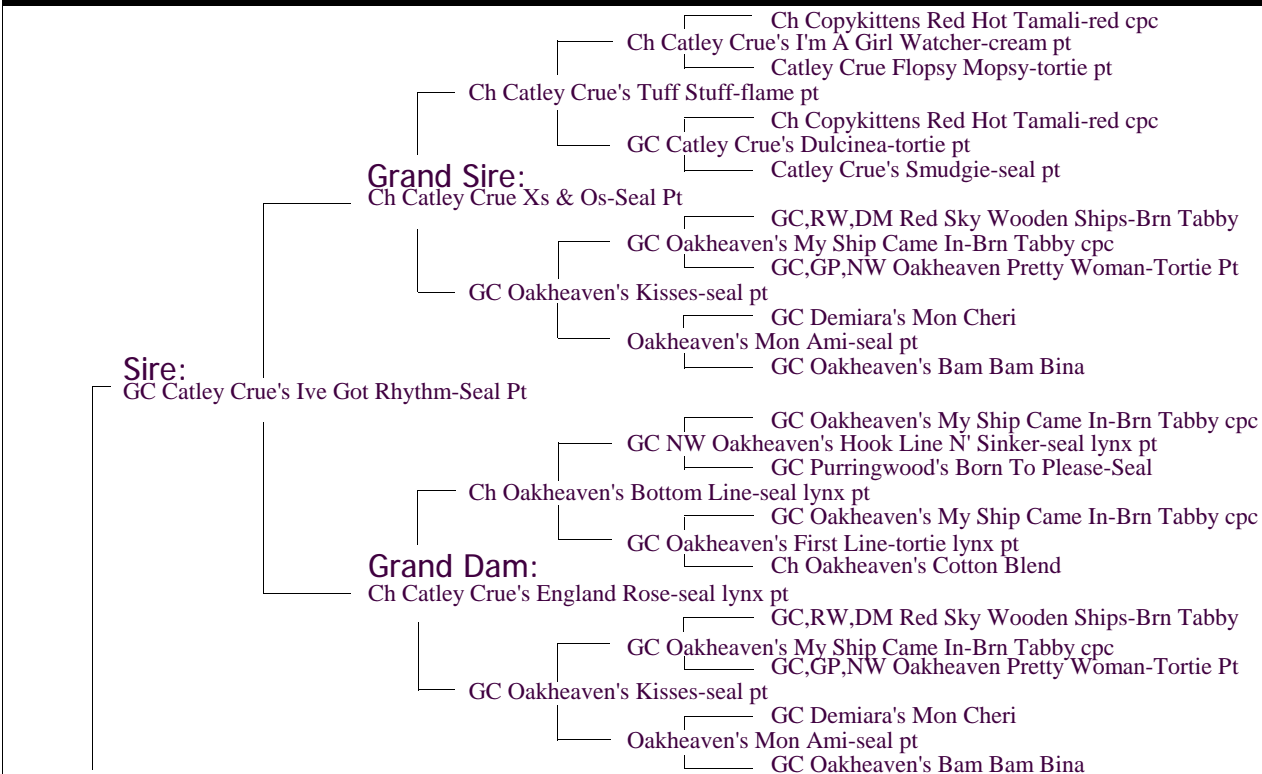

L Jolor Cattery Certificate Of Pedigree

CH L Jolor Got The Rhythm Babe--blue crm pt

Breed: Persian
Sex: Female

Owner: Lora Westhafer
Breeder:

Printed By: L Jolor

Address:
Phone:

I Certify, to the best of my knowledge, the information in this pedigree is correct.

Signed: _____ Date: _____

"TBDM"