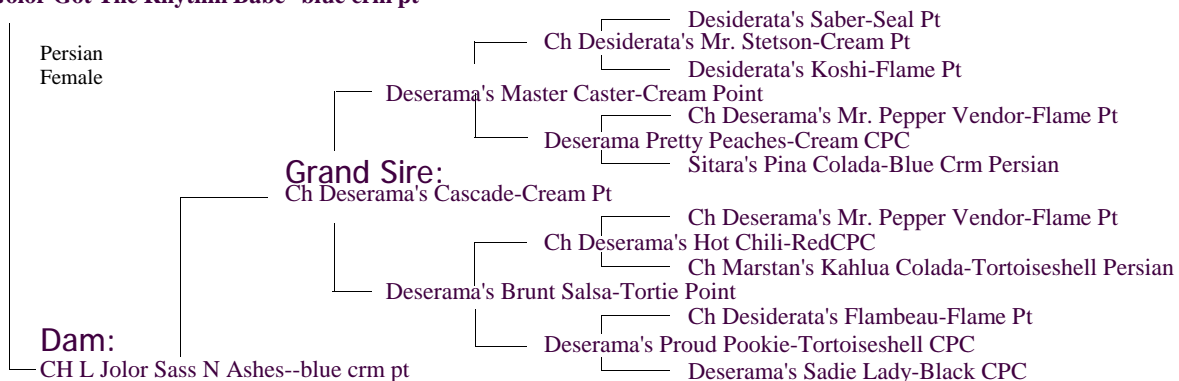

L Jolor Cattery Certificate Of Pedigree

CH L Jolor Got The Rhythm Babe--blue crm pt

Breed: Persian
Sex: Female

Owner: Lora Westhafer
Breeder:

Printed By: L Jolor

Address:
Phone:

I Certify, to the best of my knowledge, the information in this pedigree is correct.