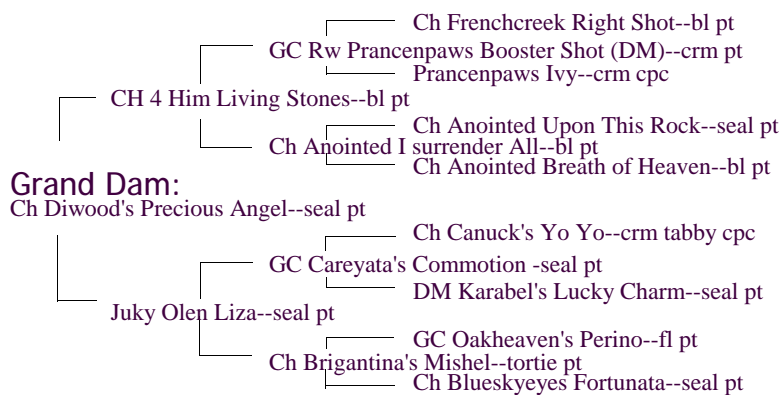

L Jolor Cattery Certificate Of Pedigree

CH L Jolor Got The Rhythm Babe--blue crm pt

Breed: Persian
Sex: Female

Owner: Lora Westhafer
Breeder:

Printed By: L Jolor

Address:
Phone:

I Certify, to the best of my knowledge, the information in this pedigree is correct.