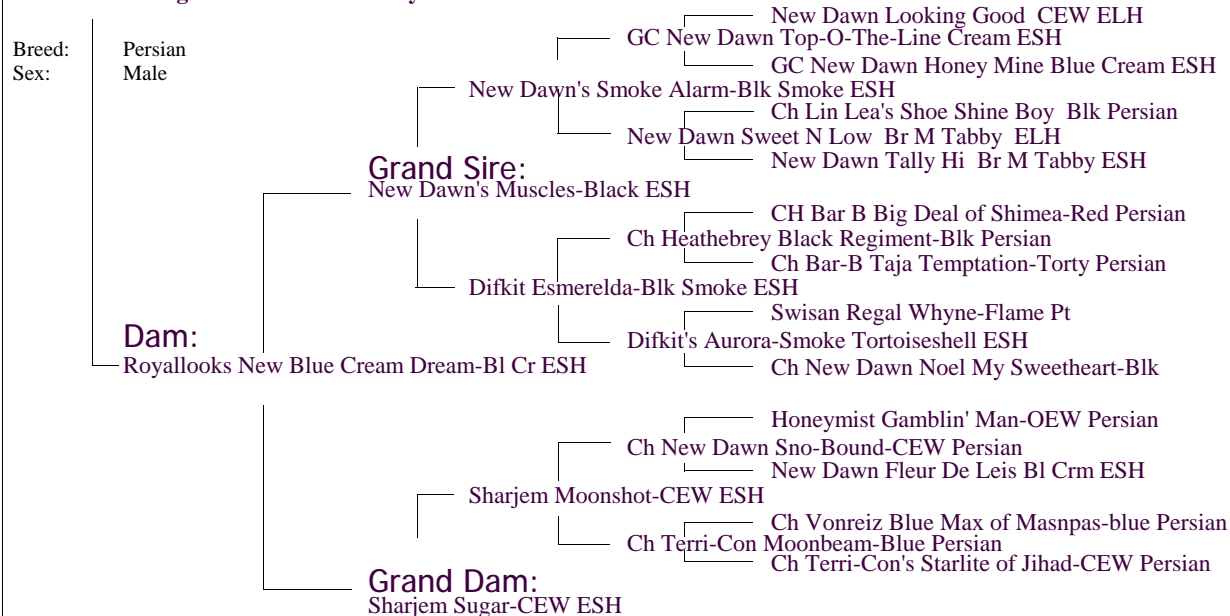

L Jolor Cattery Certificate Of Pedigree

GC L Jolor Boogie Shoes-Cream Tabby ESH

Breed: Persian
Sex: Male

Owner: Lora Westhafer
Breeder:

Printed By: L Jolor

Address:
Phone:

I Certify, to the best of my knowledge, the information in this pedigree is correct.

Signed: _____ Date: _____

"TBDM"