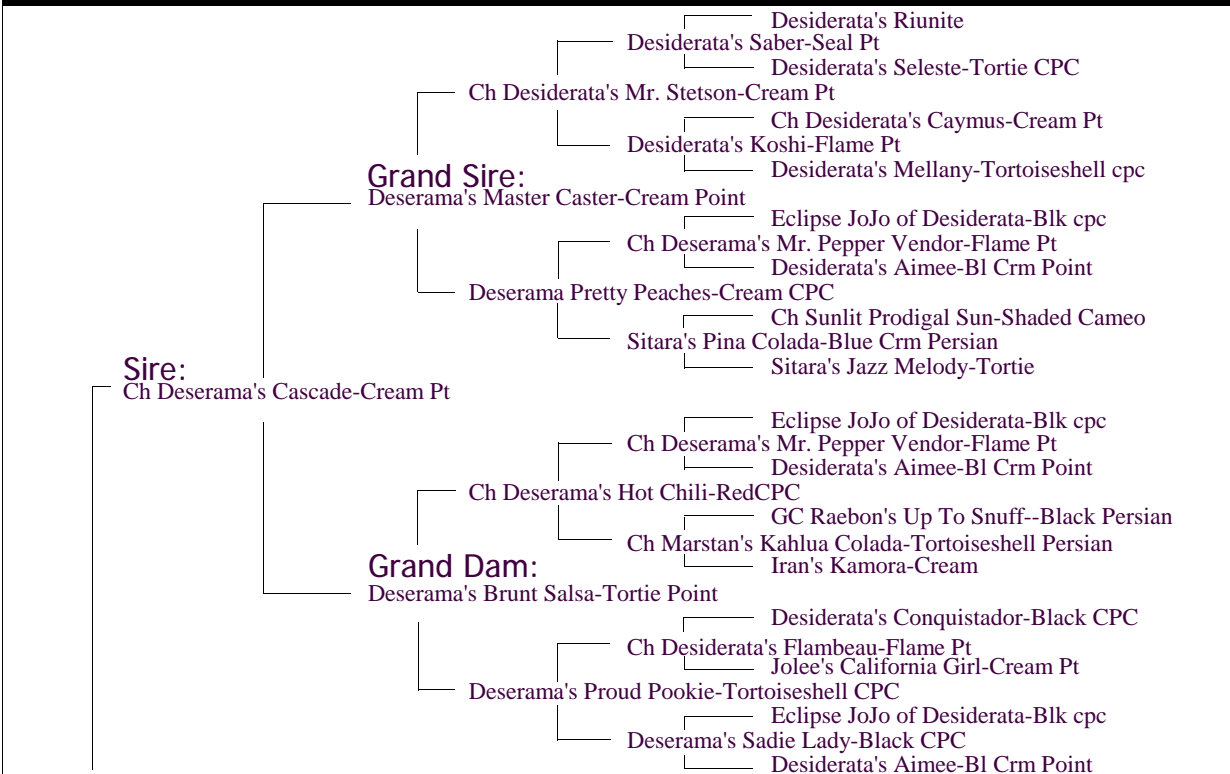

L Jolor Cattery Certificate Of Pedigree

GC L Jolor Boogie Shoes-Cream Tabby ESH

Breed: Persian
Sex: Male

Owner: Lora Westhafer
Breeder:

Printed By: L Jolor

Address:
Phone:

I Certify, to the best of my knowledge, the information in this pedigree is correct.