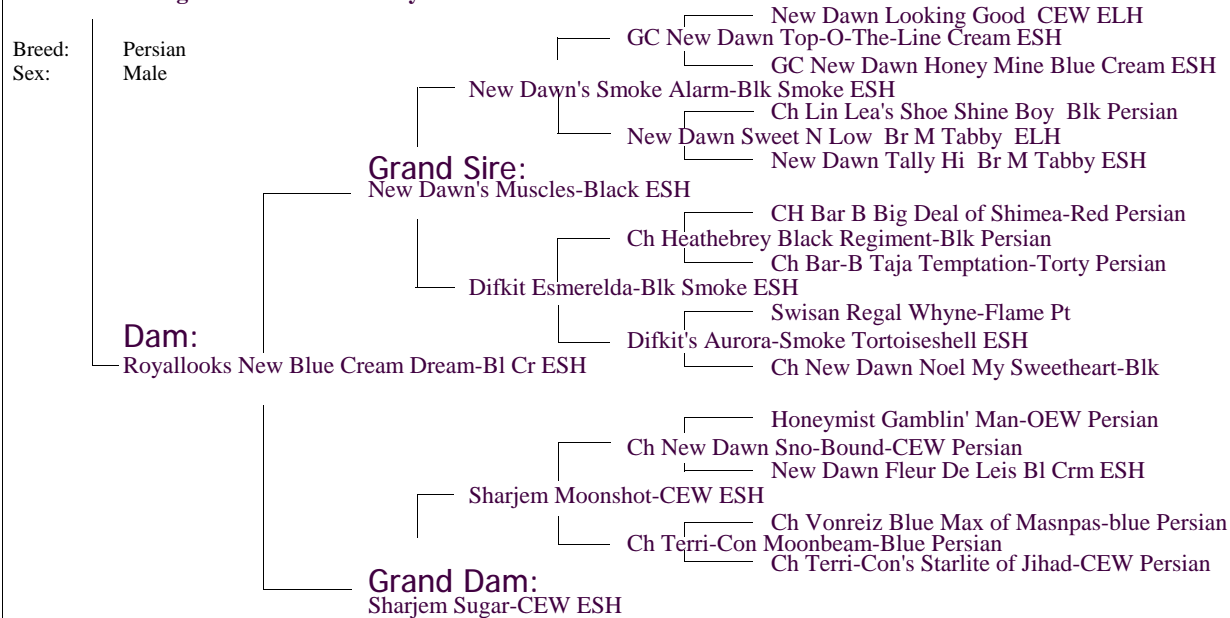

L Jolor Cattery Certificate Of Pedigree

GC L Jolor Boogie Shoes-Cream Tabby ESH

Breed: Persian
Sex: Male

Owner: Lora Westhafer
Breeder:

Printed By: L Jolor

Address:
Phone:

I Certify, to the best of my knowledge, the information in this pedigree is correct.

Signed: _____ Date: _____

"TBDM"