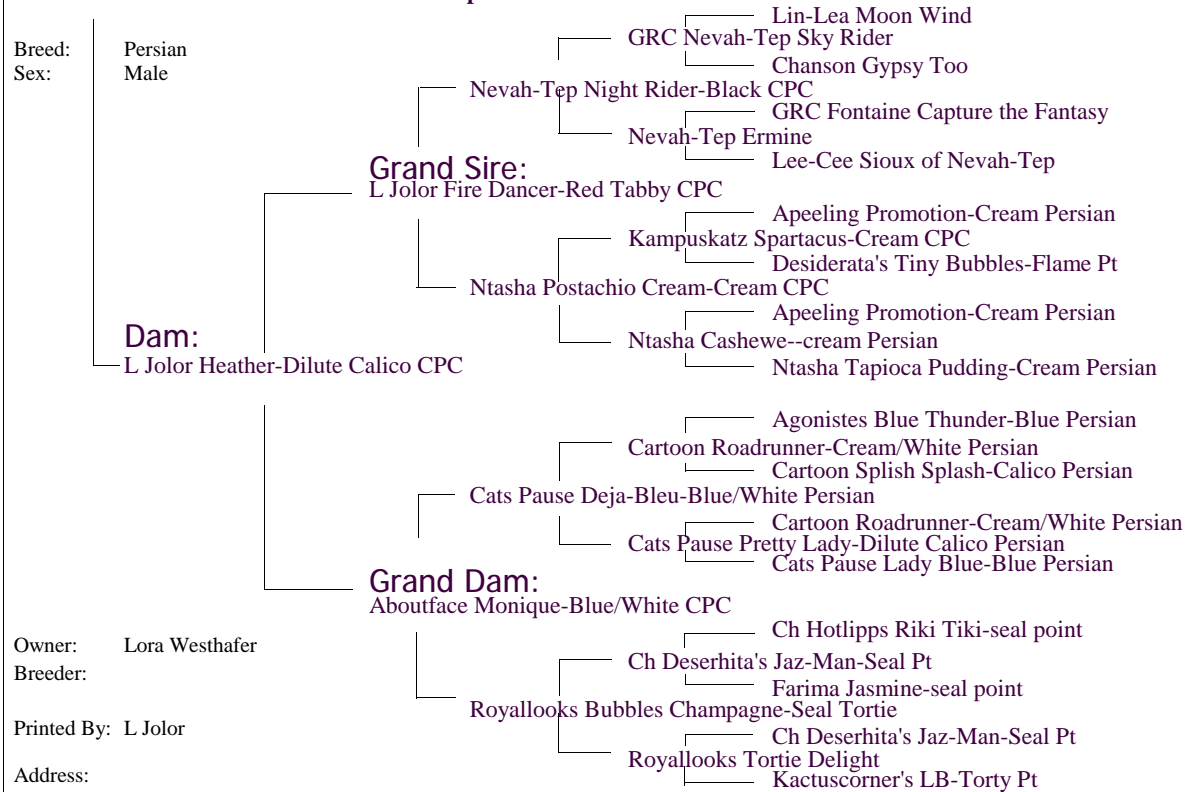

L Jolor Cattery Certificate Of Pedigree

L Jolor Black Tie Affair--black/white ESH cpc

Owner: Lora Westhafer
 Breeder:
 Printed By: L Jolor
 Address:
 Phone:

I Certify, to the best of my knowledge, the information in this pedigree is correct.

Signed: _____ Date: _____

"TBDM"