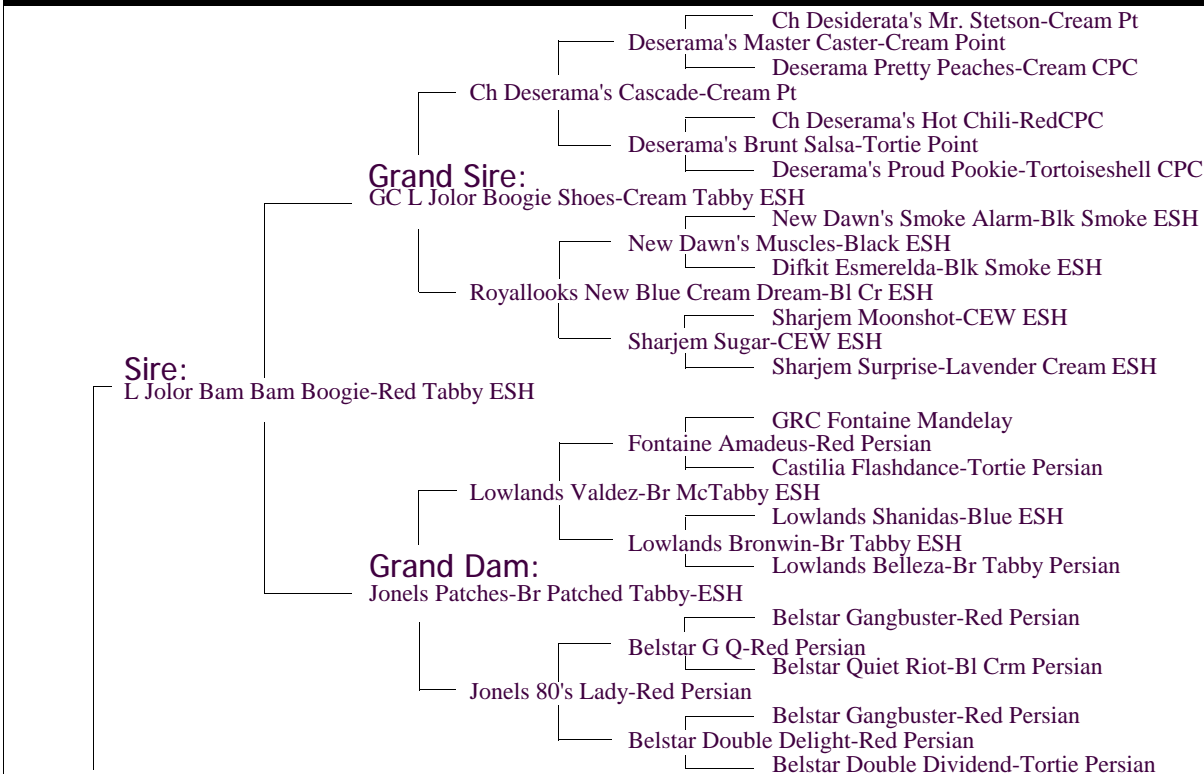

L Jolor Cattery Certificate Of Pedigree

L Jolor Black Tie Affair--black/white ESH cpc

Owner: Lora Westhafer
 Breeder:
 Printed By: L Jolor
 Address:
 Phone:

I Certify, to the best of my knowledge, the information in this pedigree is correct.

Signed: _____ Date: _____

"TBDM"