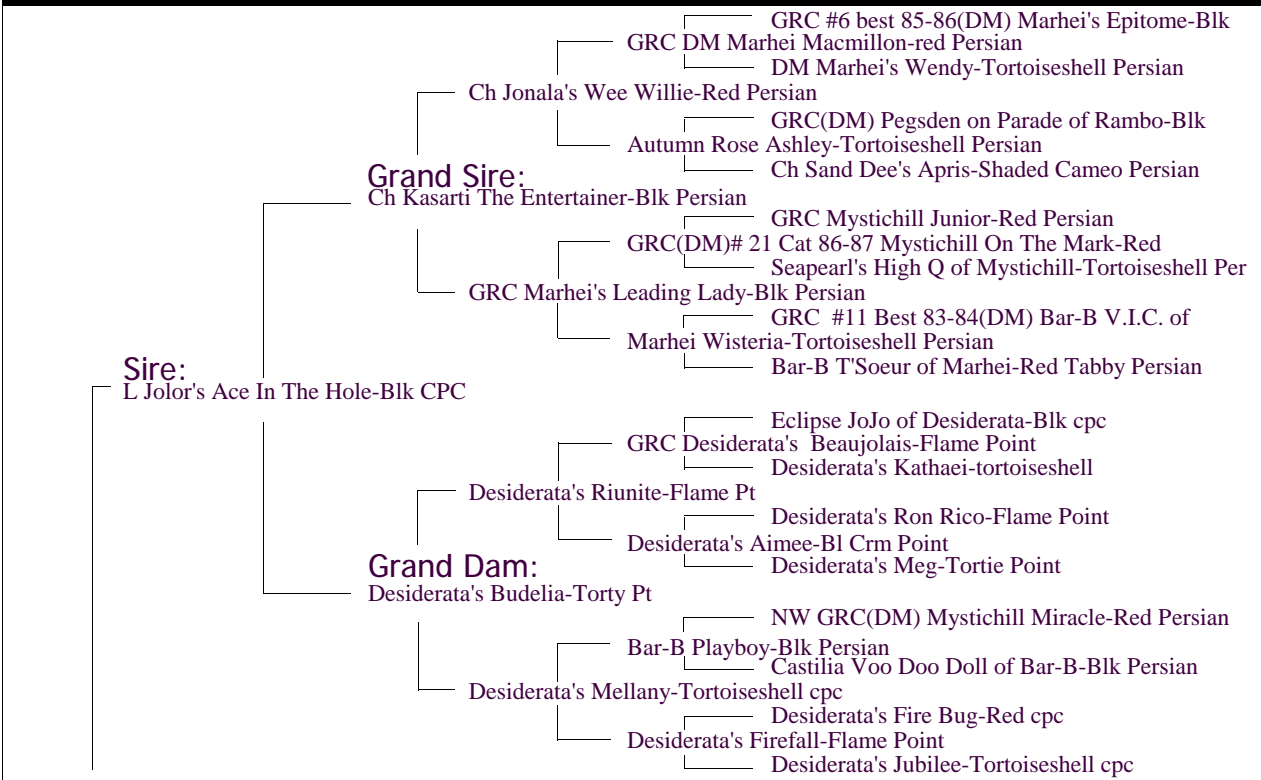

L Jolor Cattery Certificate Of Pedigree

L Jolor Chocolate Embers-Choc Tort ELH

I Certify, to the best of my knowledge, the information in this pedigree is correct.

Signed: _____ Date: _____ "TBDM"