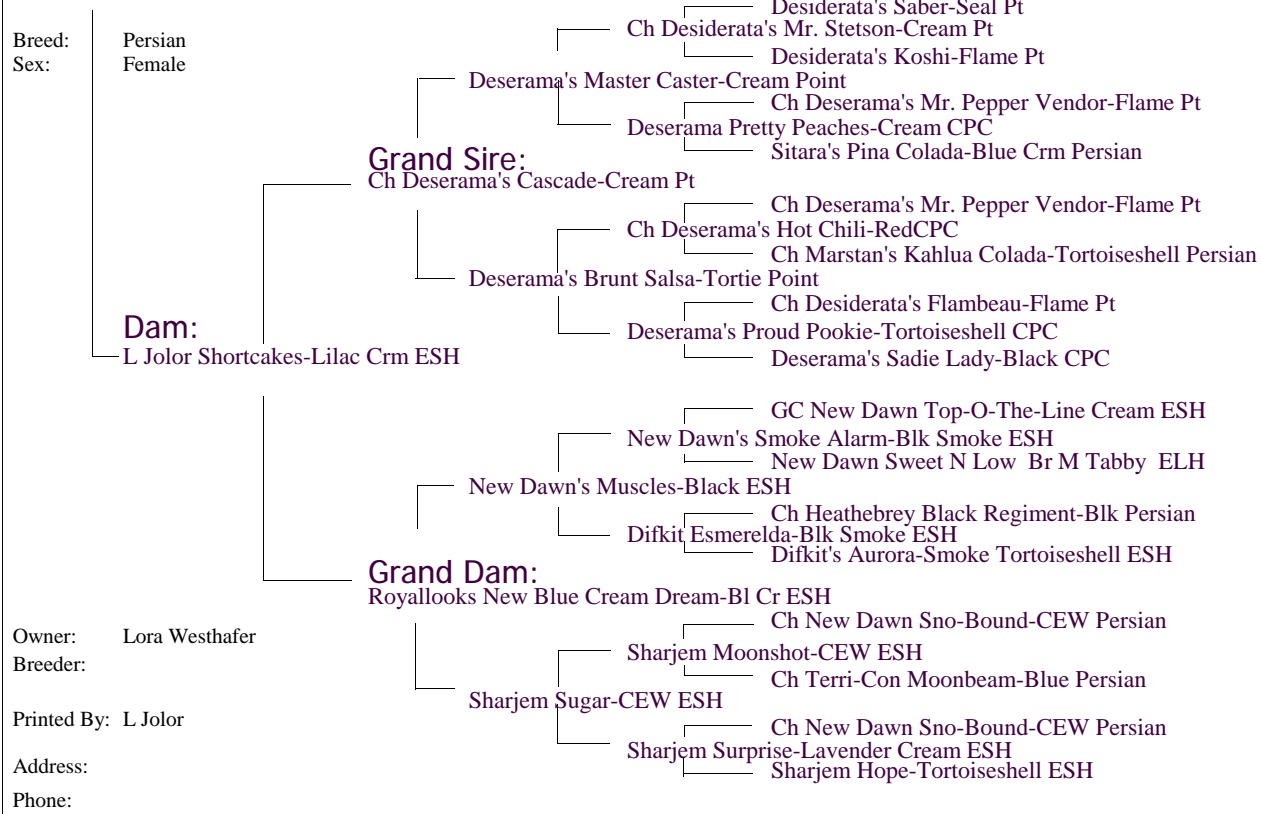

L Jolor Cattery Certificate Of Pedigree

L Jolor Chocolate Embers-Choc Tort ELH

I Certify, to the best of my knowledge, the information in this pedigree is correct.

Signed: _____ Date: _____ "TBDM"