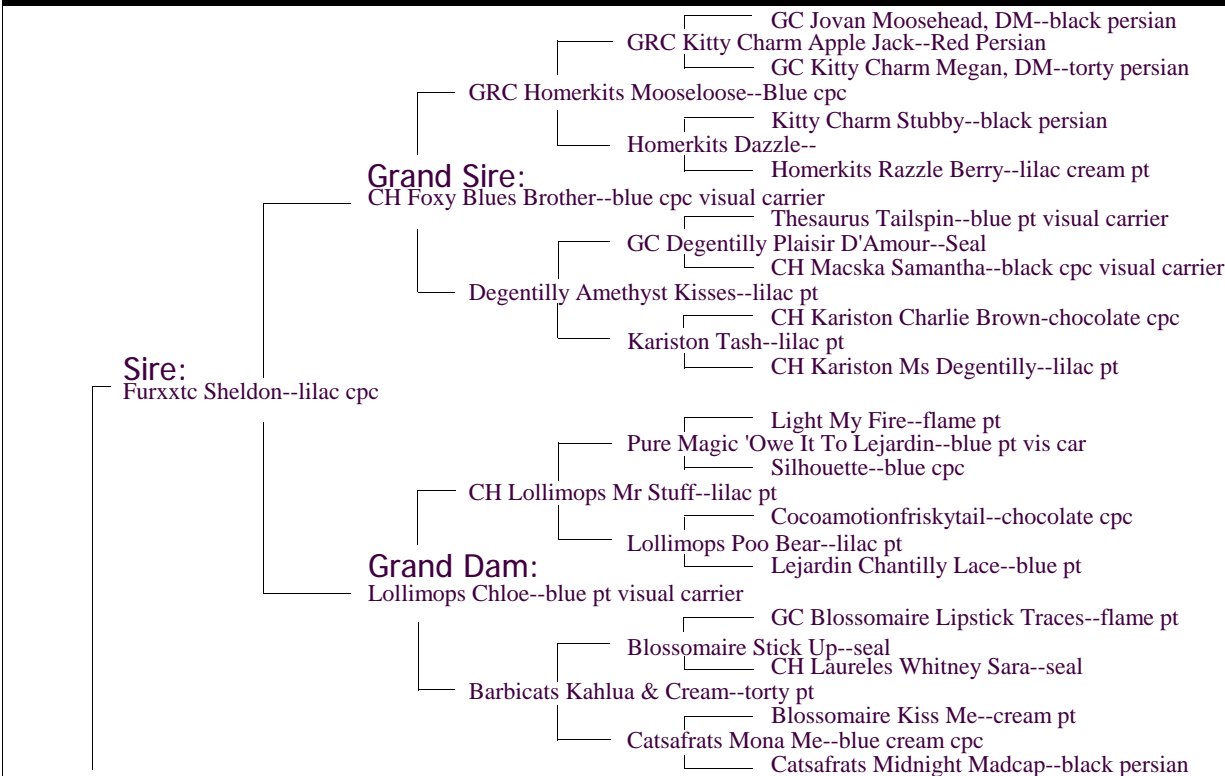

L Jolor Cattery Certificate Of Pedigree

Crayola Cats Kit-Kat--chocolate cpc

Breed: Persian
Sex: Male

Owner: Lora Westhafer

Breeder:

Printed By: L Jolor

Address:

Phone: