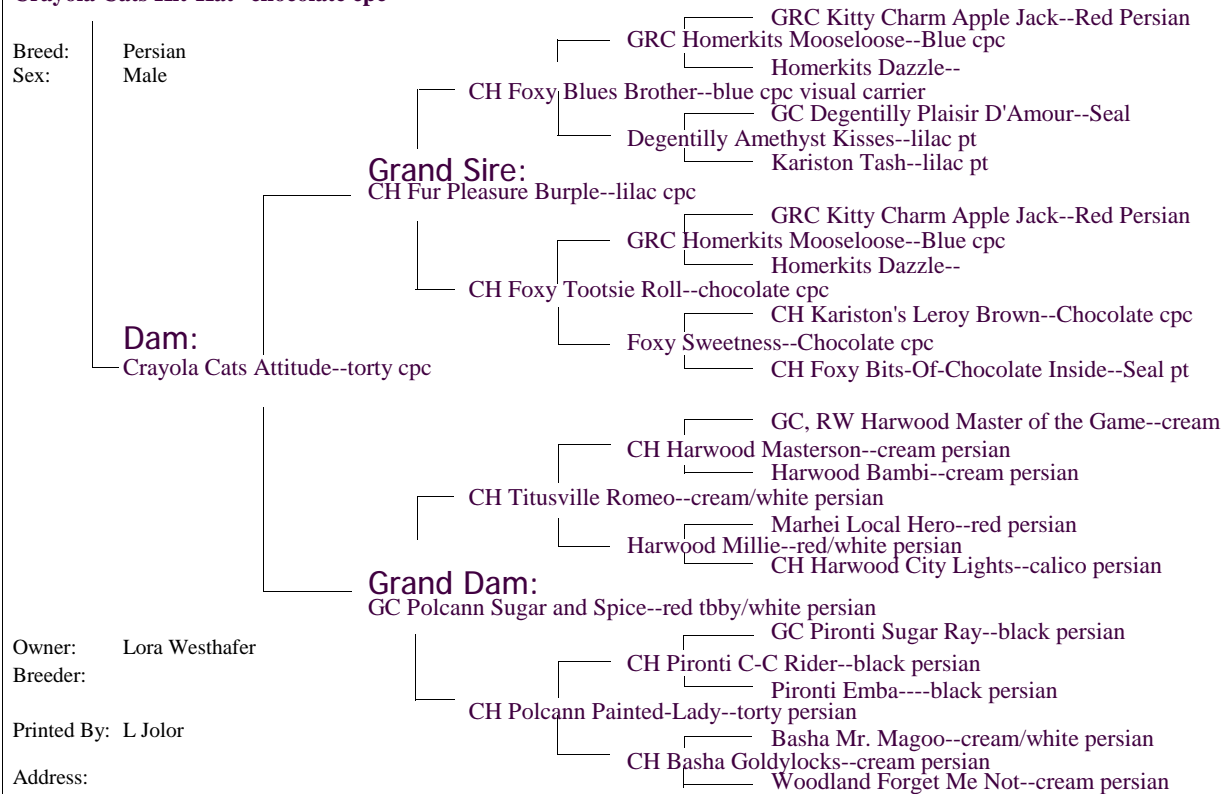

L Jolor Cattery Certificate Of Pedigree

Crayola Cats Kit-Kat--chocolate cpc

Breed: Persian
Sex: Male

Owner: Lora Westhafer

Breeder:

Printed By: L Jolor

Address:

Phone: