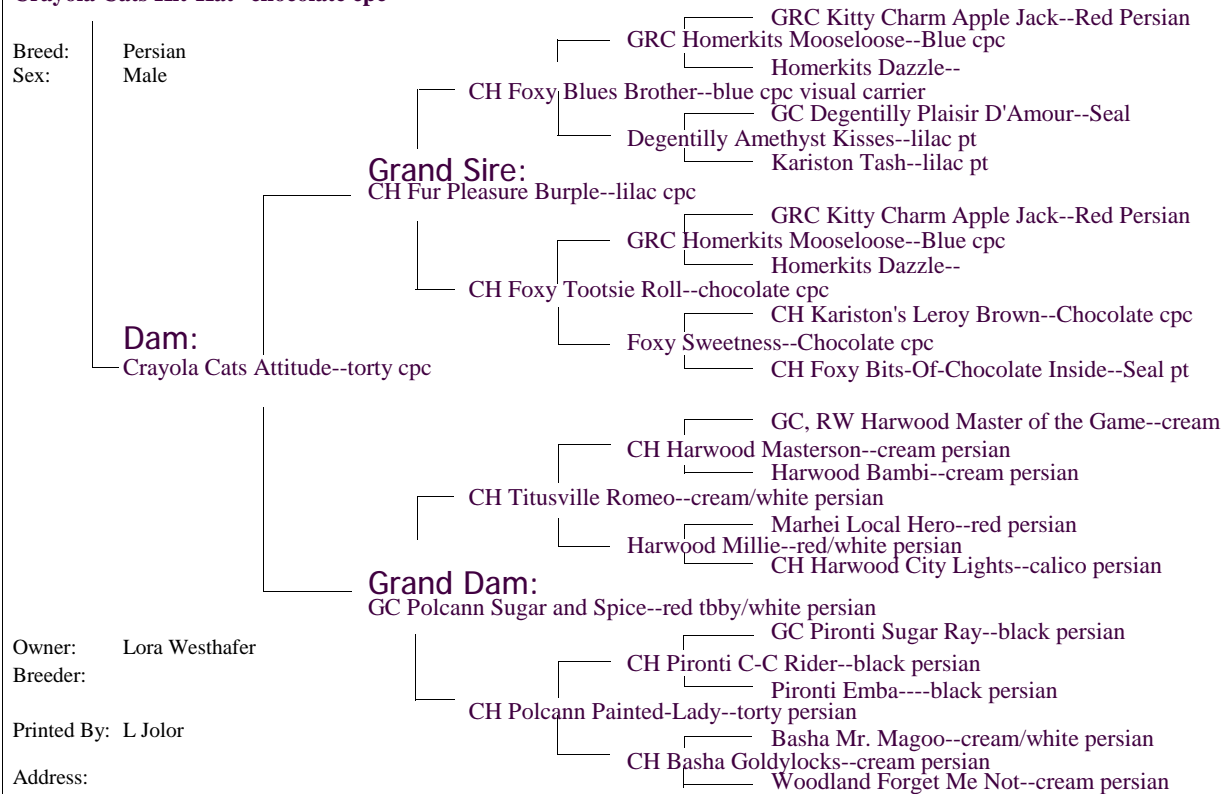

# L Jolor Cattery Certificate Of Pedigree

**Crayola Cats Kit-Kat--chocolate cpc**

Breed: Persian  
Sex: Male

Owner: Lora Westhafer

Breeder:

Printed By: L Jolor

Address:

Phone:

I Certify, to the best of my knowledge, the information in this pedigree is correct.

Signed: \_\_\_\_\_ Date: \_\_\_\_\_

"TBDM"