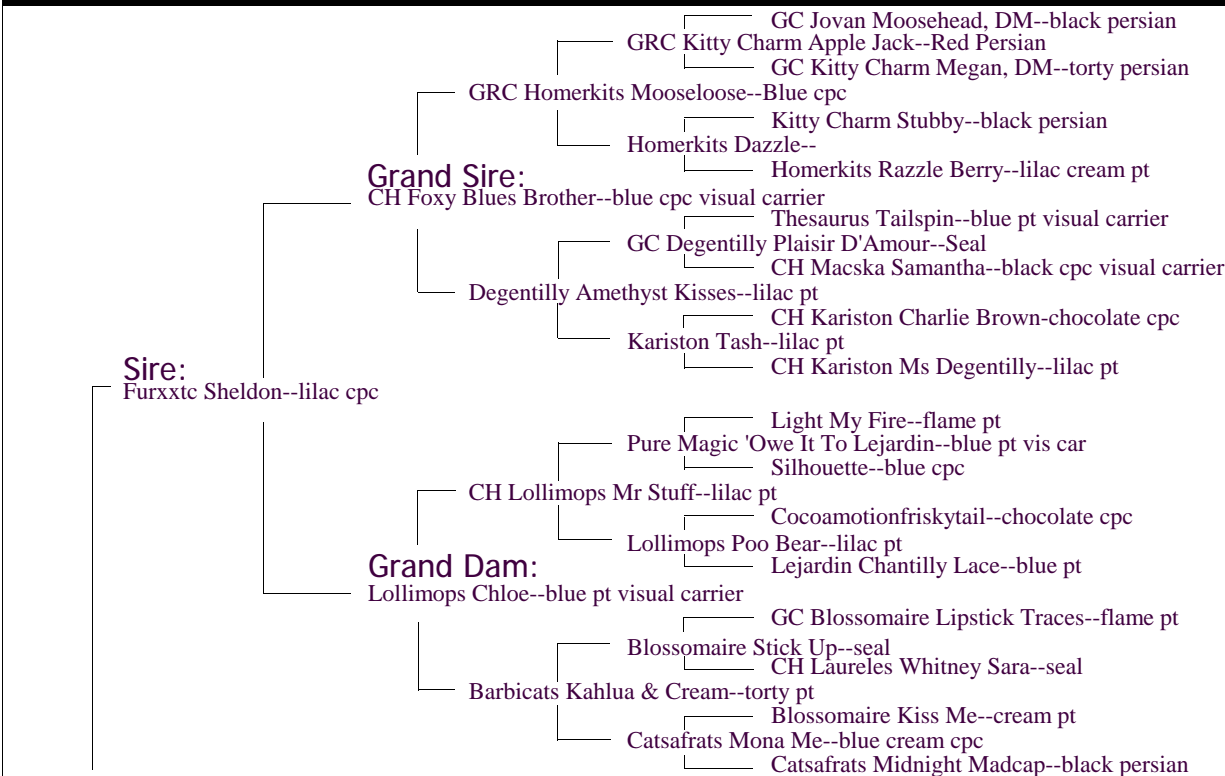

# L Jolor Cattery Certificate Of Pedigree

**Crayola Cats Kit-Kat--chocolate cpc**

Breed: Persian  
Sex: Male

Owner: Lora Westhafer

Breeder:

Printed By: L Jolor

Address:

Phone:

I Certify, to the best of my knowledge, the information in this pedigree is correct.

Signed: \_\_\_\_\_ Date: \_\_\_\_\_

"TBDM"