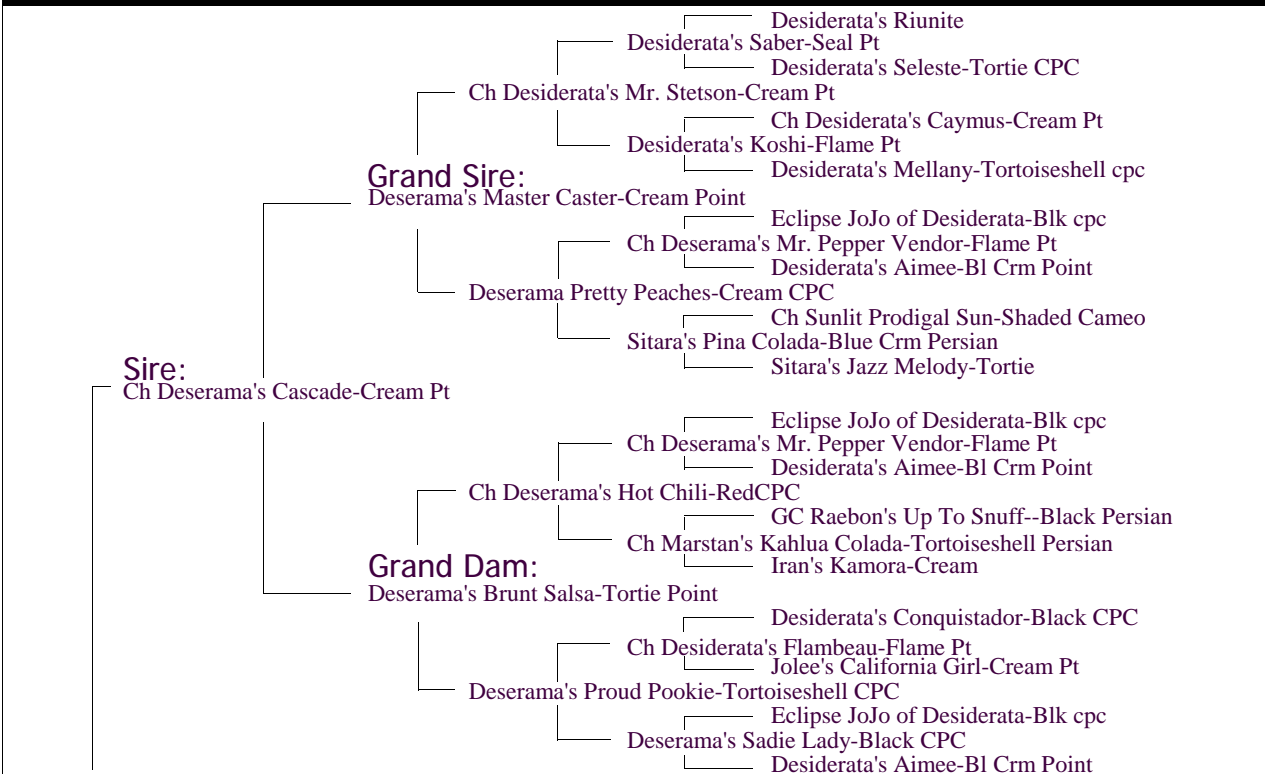

# L Jolor Cattery Certificate Of Pedigree

**CH L Jolor Electric Slide--cream cpc**

Breed: Persian  
Sex: Female

**Dam:**  
Patchway's Pandora-Tortoiseshell Persian

Owner: Lora Westhafer  
Breeder:

Printed By: L Jolor