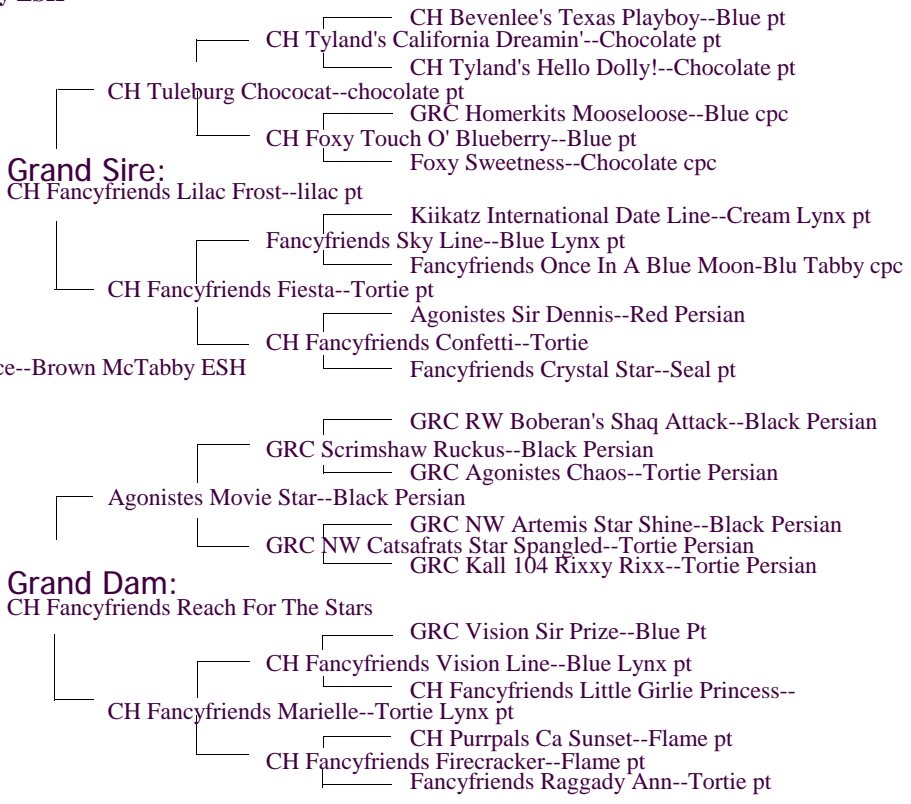

L Jolor Cattery Certificate Of Pedigree

Breed: Persian
Sex: Female

Dam:
CH Fancyfriends Beyonce--Brown McTabby ESH

Owner: Lora Westhafer
Breeder:
Printed By: L Jolor
Address:
Phone:

I Certify, to the best of my knowledge, the information in this pedigree is correct.

Signed: _____ Date: _____

"TBDM"