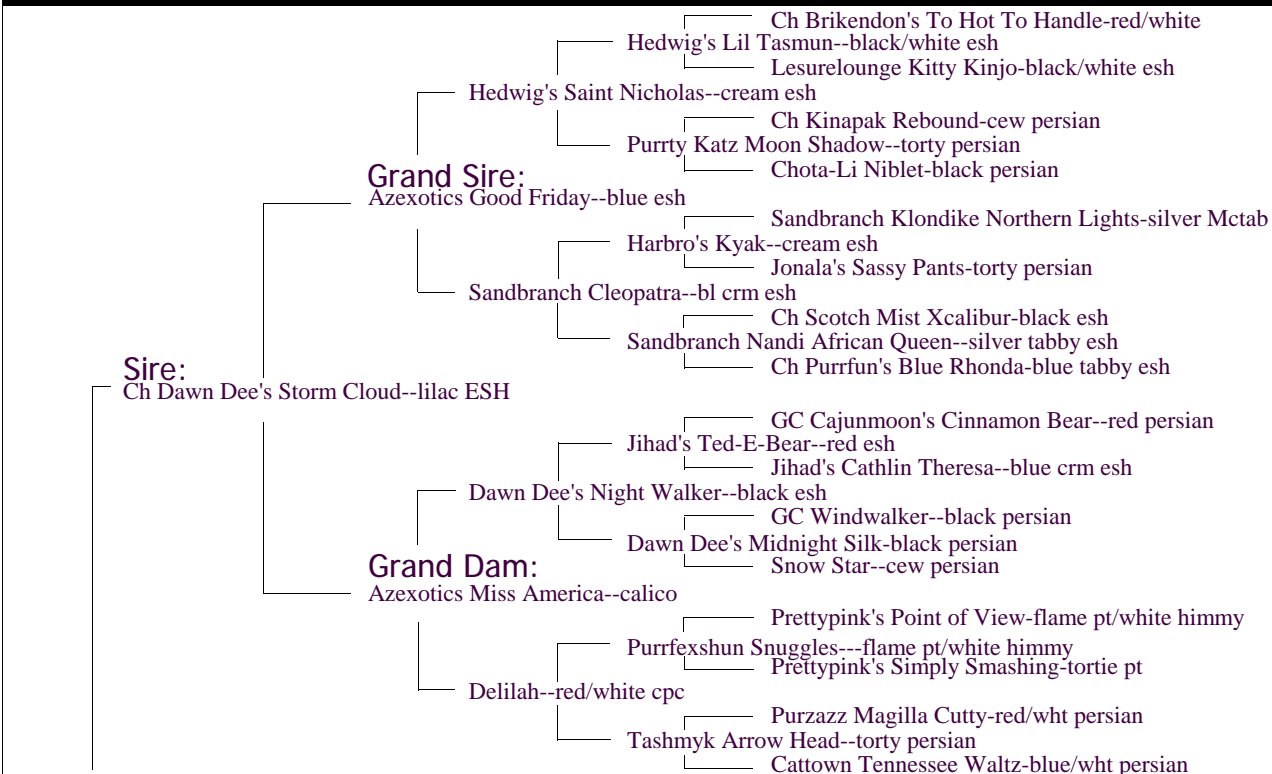

L Jolor Cattery Certificate Of Pedigree

Breed: Persian
Sex: Female

Dam:
CH Fancyfriends Beyonce--Brown McTabby ESH

Owner: Lora Westhafer
Breeder:
Printed By: L Jolor
Address:
Phone:

I Certify, to the best of my knowledge, the information in this pedigree is correct.